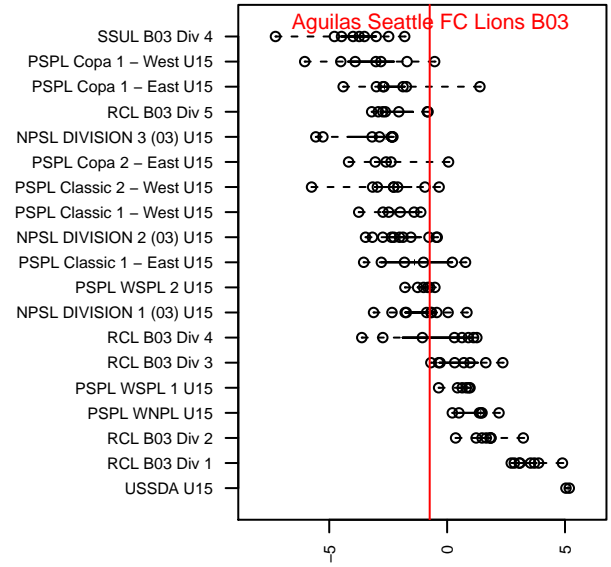

Aguilas Seattle FC Lions B03

, WA
B03 total strength=1215
attack=8.68 defense=2.05
fall league = PSPL WSPL 2 U15

alt names used:
Aguilas Seattle F.C. Lions

Venues played:
2017 PSPL WSPL 2 U15

**attack and defense variance (black dot)
relative to other teams
and top 10 in region**

**attack and defense rating
relative to others at age
and all opponents in last 13 months**

Performance relative to 13 month average

Performance relative to 13 month average

date	home		away		venue	pred.home	pred.away
2017-11-04	Aguilas Seattle FC Lions B03	4	Kent City White B03	1	2017 PSPL WSPL 2 U15	3.21	2.16
2017-10-22	NPSA Titans White B03	2	Aguilas Seattle FC Lions B03	2	2017 PSPL WSPL 2 U15	2.18	3.75
2017-10-21	Aguilas Seattle FC Lions B03	2	Tynecastle FC B03	2	2017 PSPL WSPL 2 U15	2.78	2.03
2017-10-15	FPSC Fury Black B03	7	Aguilas Seattle FC Lions B03	2	2017 PSPL WSPL 2 U15	3.50	3.38
2017-10-08	Aguilas Seattle FC Lions B03	3	Seattle Celtic Green B03	3	2017 PSPL WSPL 2 U15	2.88	2.63
2017-10-01	Kent City White B03	2	Aguilas Seattle FC Lions B03	3	2017 PSPL WSPL 2 U15	2.16	3.21
2017-09-24	Aguilas Seattle FC Lions B03	3	NPSA Titans White B03	3	2017 PSPL WSPL 2 U15	3.75	2.18
2017-09-17	Tynecastle FC B03	1	Aguilas Seattle FC Lions B03	5	2017 PSPL WSPL 2 U15	2.03	2.78
2017-09-16	Seattle Celtic Green B03	1	Aguilas Seattle FC Lions B03	2	2017 PSPL WSPL 2 U15	2.63	2.88
2017-09-10	Aguilas Seattle FC Lions B03	6	FPSC Fury Black B03	3	2017 PSPL WSPL 2 U15	3.38	3.50